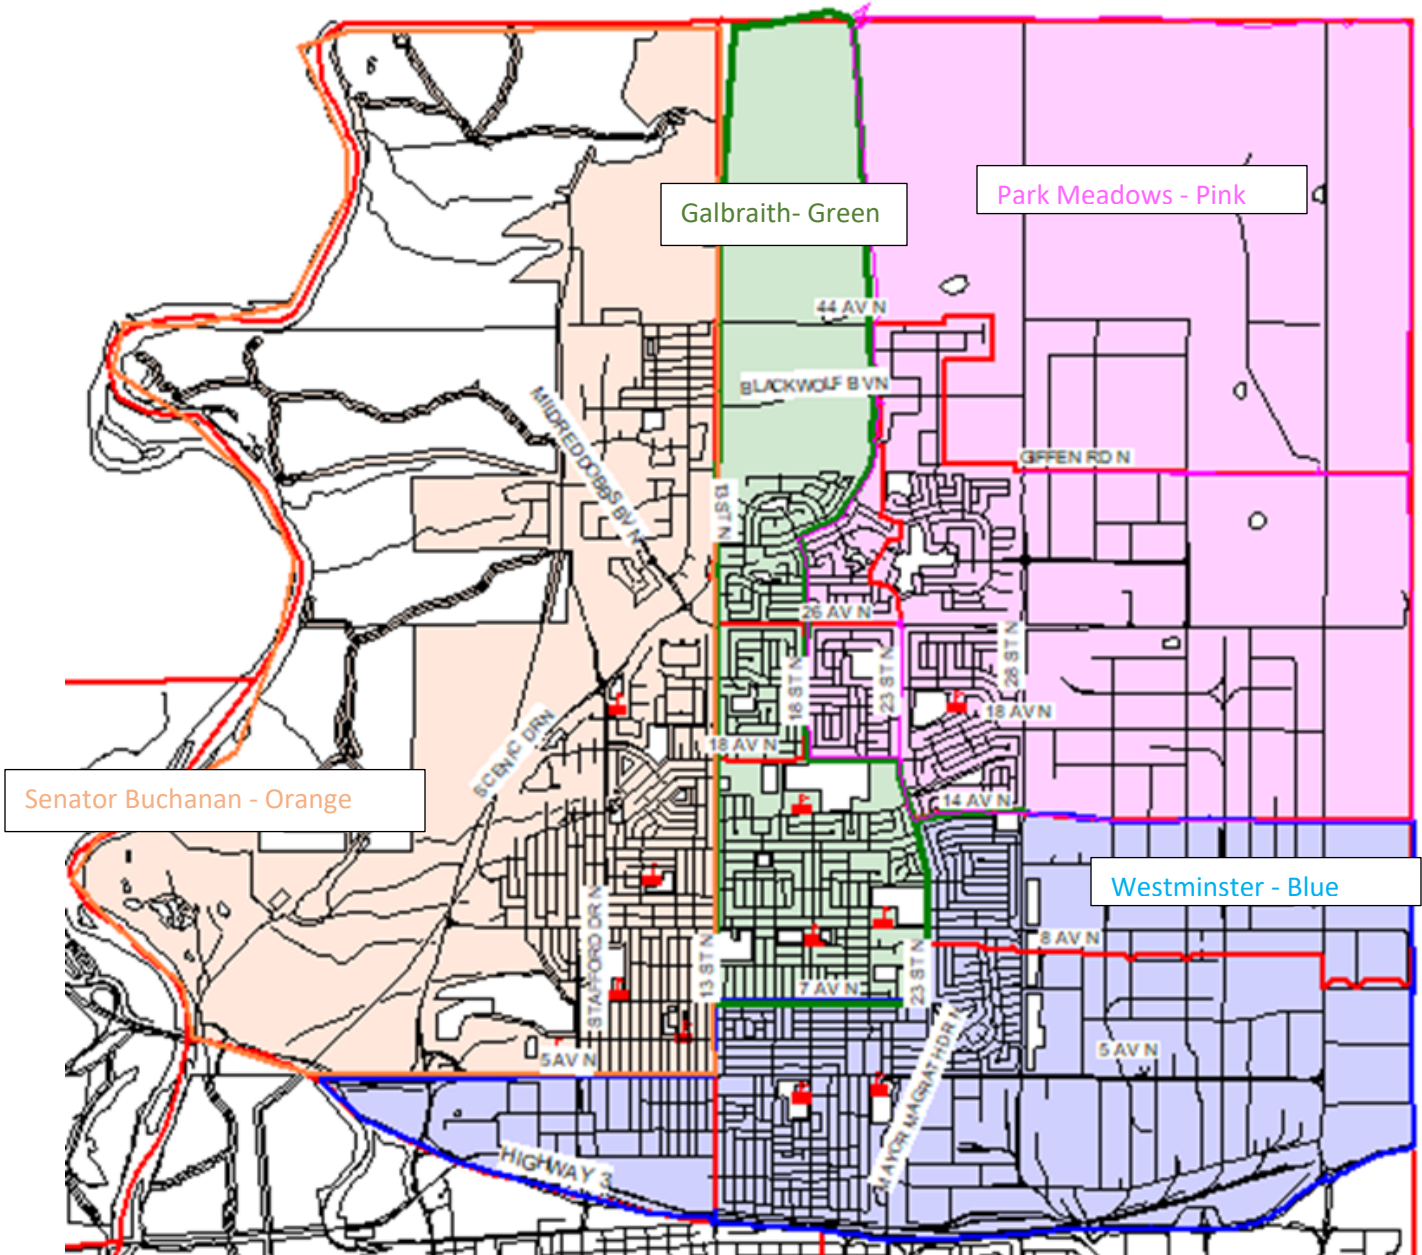

North Lethbridge Boundaries

No change to Middle School Boundary: All of North Lethbridge

No change to High School Boundary: All of North Lethbridge

North Lethbridge Elementary Boundaries – **Approved Feb. 23, 2021**

Orange – Senator Buchanan Elementary School

Green – Galbraith Elementary School

Pink – Park Meadows Elementary School

Blue – Westminster Elementary School