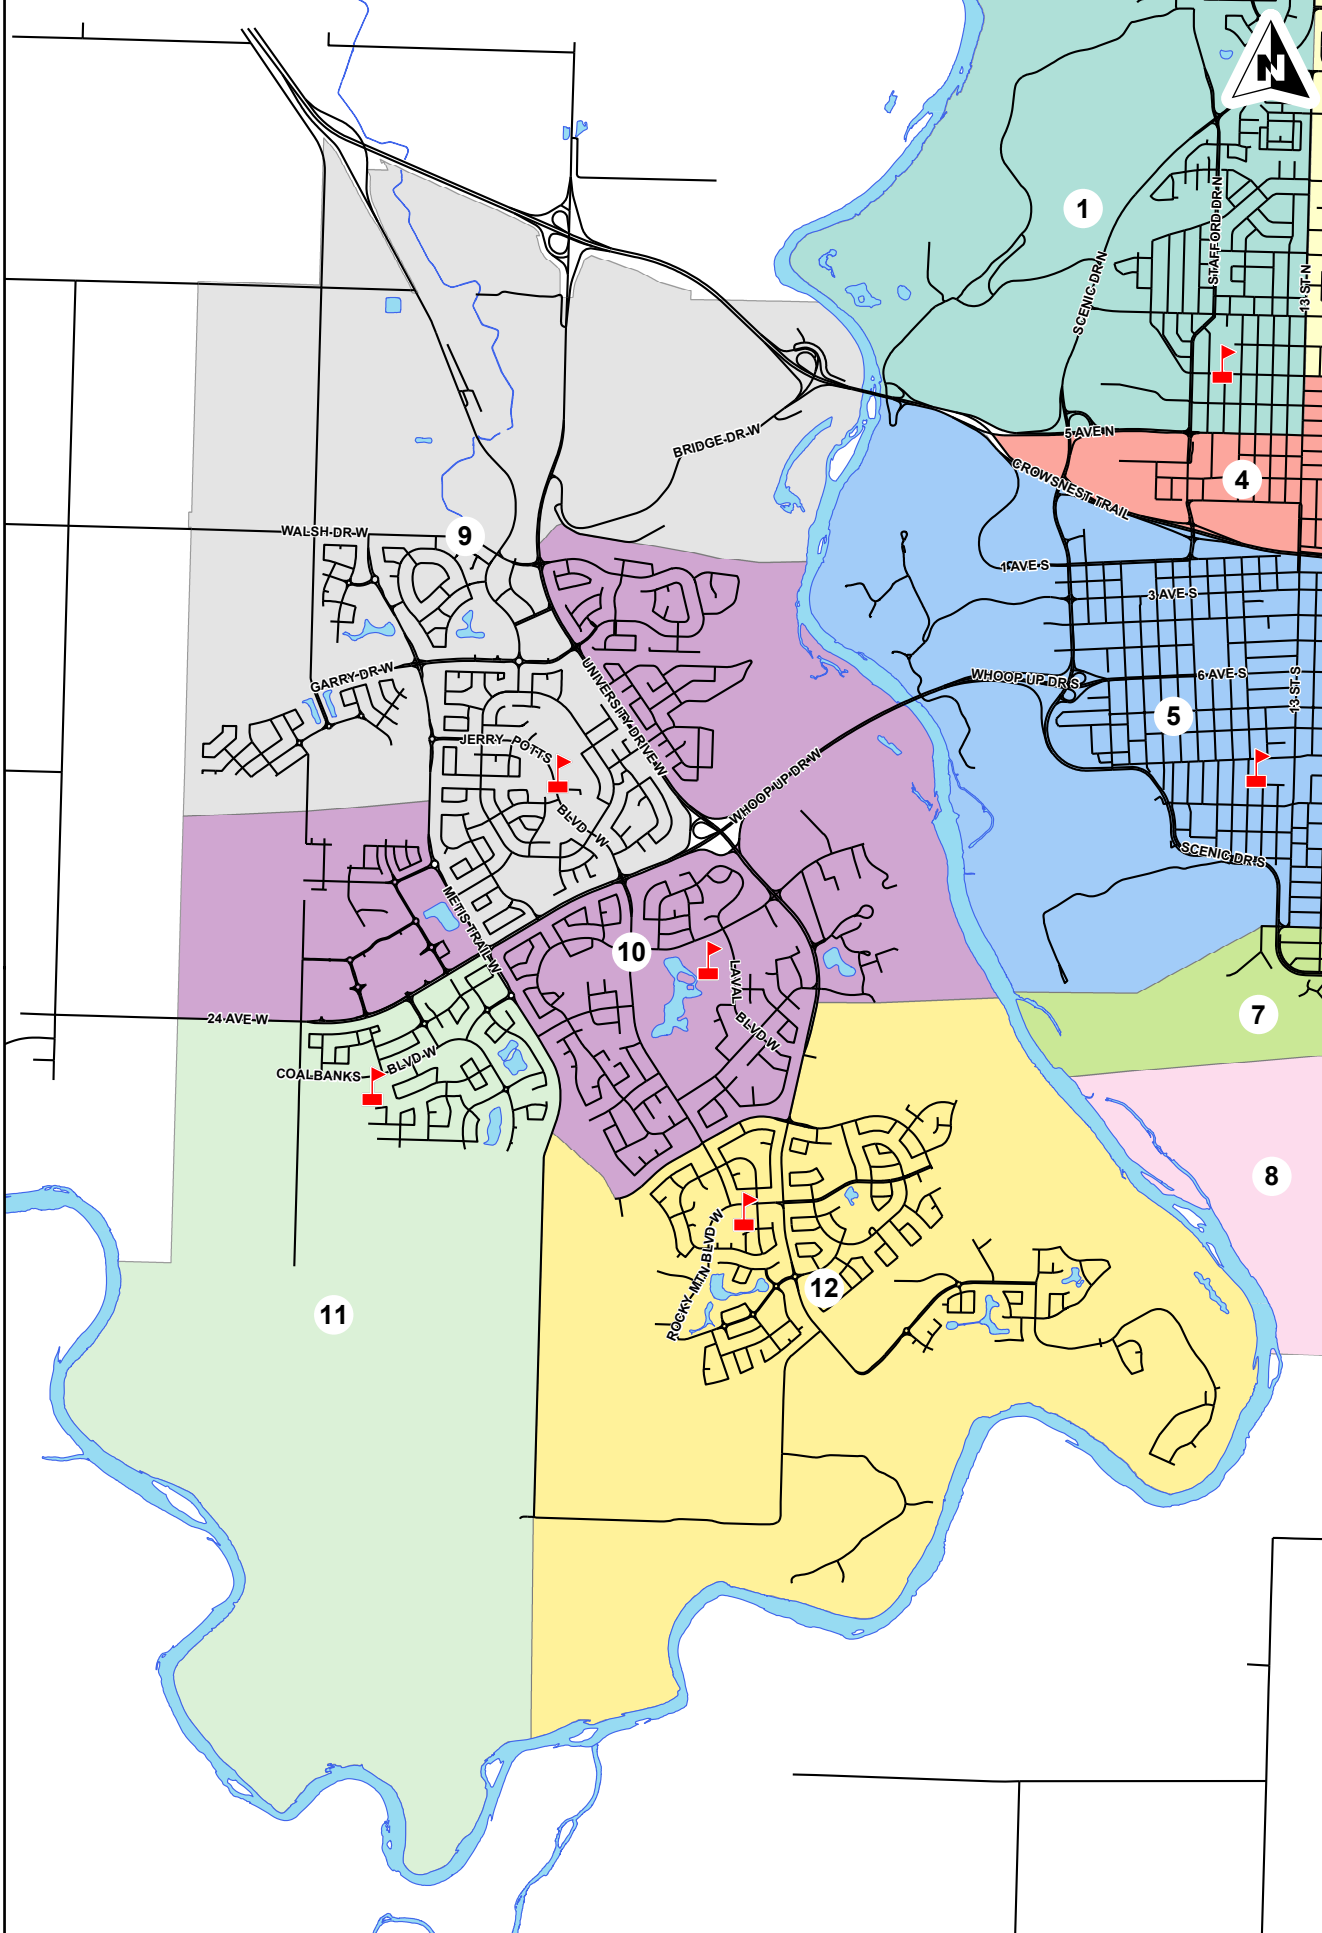

**West Lethbridge
Elementary School
Boundaries
(Grades K to 5)**

March 2021

Schools

-  1 - Senator Buchanan
-  2 - Galbraith
-  3 - Park Meadows
-  4 - Westminster
-  5 - Fleetwood-Bawden
-  6 - General Stewart
-  7 - Lakeview
-  8 - Dr. Robert Plaxton
-  9 - Mike Mountain Horse
-  10 - Nicholas Sheran
-  11 - Coalbanks
-  12 - Dr. Probe

Note: École Agnes Davidson Elementary School, Lethbridge Christian School, and Immanuel Christian Elementary School boundaries cover the entire City of Lethbridge.

Map Legend

-  Elementary School
-  Lethbridge Street Network
-  Water Body

Map Drawn By:
Ventus Geospatial Inc.

Spatial Reference

Coordinate System:
NAD 1983 UTM Zone 12N
Projection:
Transverse Mercator
Datum:
North American 1983

Map Scale

Lethbridge School Division takes pride in the breadth of its programs, the expertise of its staff, and the quality of its facilities in 24 schools, and a number of outreach facilities throughout the city. Our schools have a grade structure comprised of Kindergarten to Grade 5 students in elementary schools, Grade 6 to Grade 8 students in middle schools, and Grade 9 to Grade 12 students in high schools.