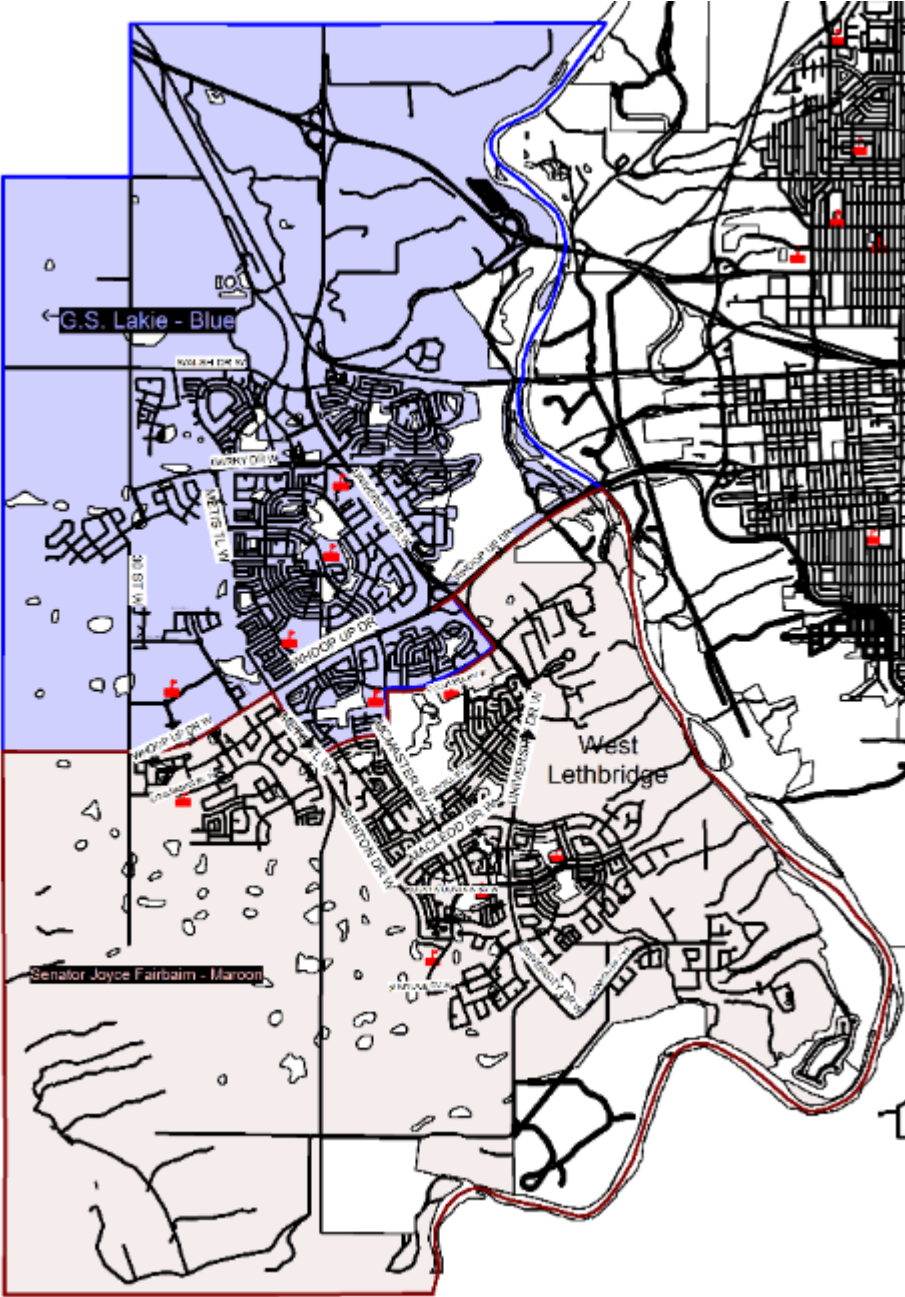

West Lethbridge Boundaries

Elementary Boundaries – Approved Feb. 23, 2021

Yellow – Mike Mountain Horse Elementary School

Green – Nicholas Sheran Elementary School

Pink – Dr. Probe Elementary School

Blue – Coalbanks Elementary School

West Lethbridge Boundaries

West Lethbridge Middle School – **Approved Feb. 23, 2021**

Blue – G.S. Lakie Middle School
Grey – Senator Joyce Fairbairn Middle School

West Lethbridge Boundaries

West Lethbridge High School – **Approved Feb. 23, 2021**

Red – Chinook High School
Yellow – Lethbridge Collegiate Institute