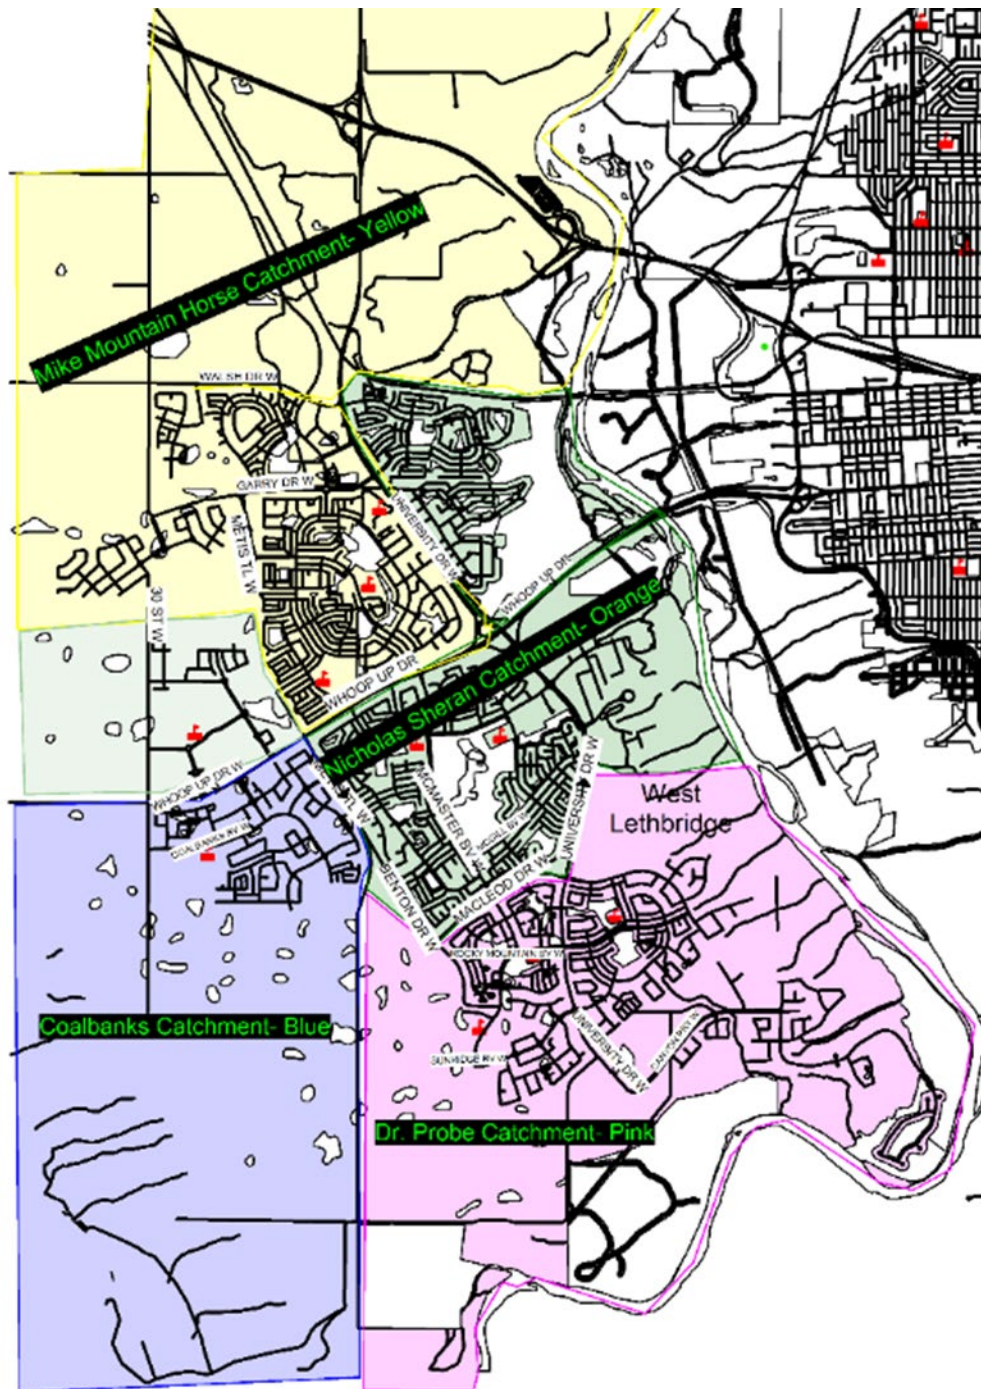

West Lethbridge Boundaries

Elementary Boundaries – Approved Feb. 23, 2021

Yellow – Mike Mountain Horse Elementary School

Green – Nicholas Sheran Elementary School

Pink – Dr. Probe Elementary School

Blue – Coalbanks Elementary School

West Lethbridge Boundaries

West Lethbridge Middle School – **Approved Feb. 23, 2021**

Blue – G.S. Lakie Middle School
Grey – Senator Joyce Fairbairn Middle School

West Lethbridge Boundaries

West Lethbridge High School – **Approved Feb. 23, 2021**

Red – Chinook High School
Yellow – Lethbridge Collegiate Institute