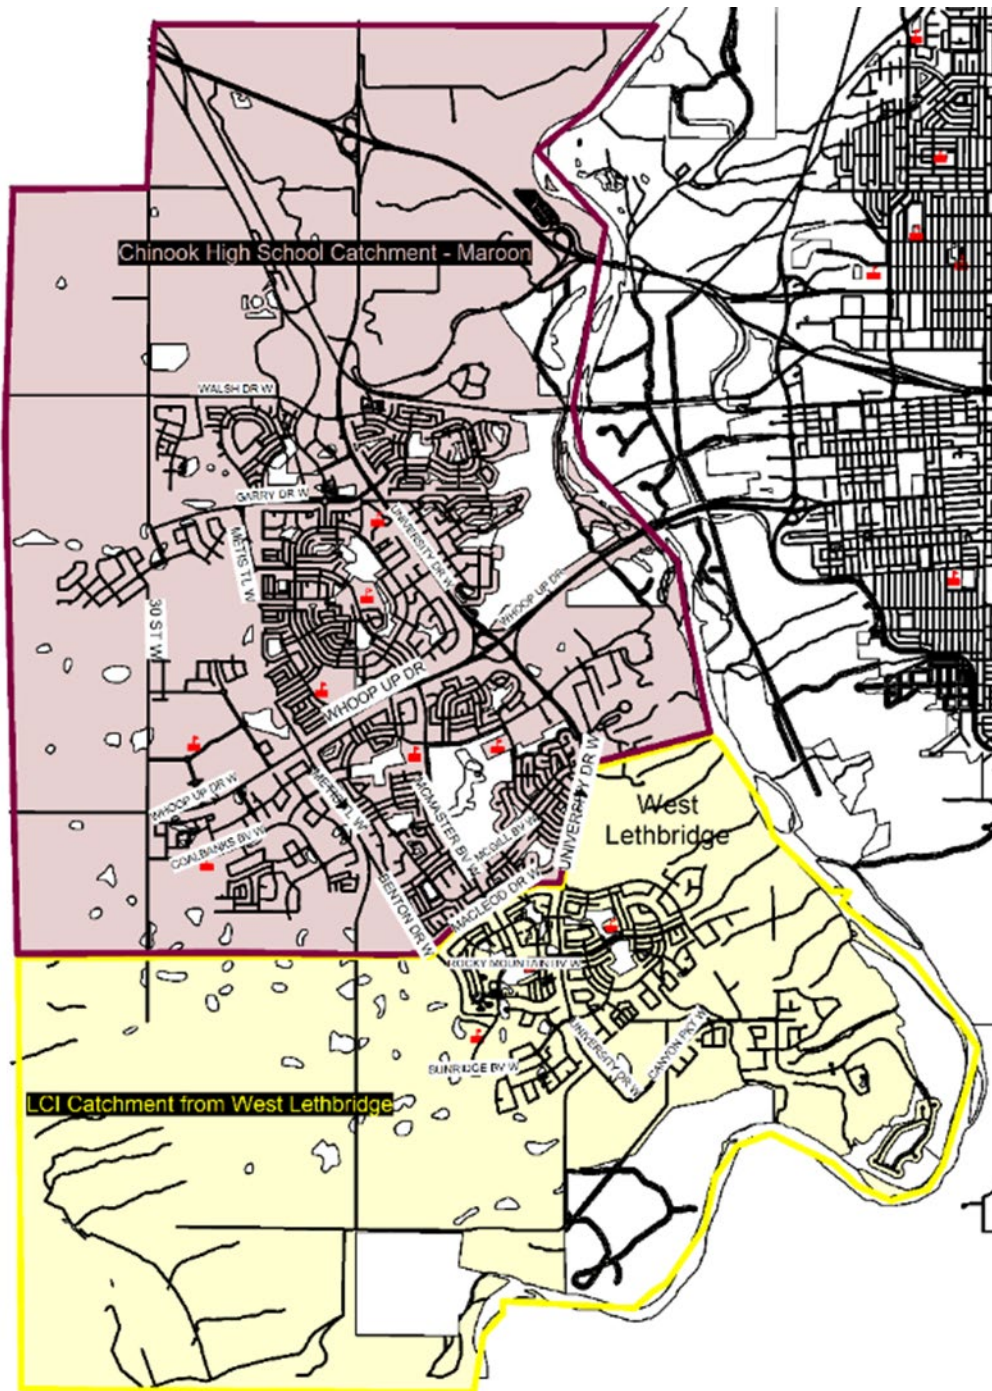

West Lethbridge Boundaries

Elementary Boundaries – Approved Feb. 23, 2021

Yellow – Mike Mountain Horse Elementary School

Green – Nicholas Sheran Elementary School

Pink – Dr. Probe Elementary School

Blue – Coalbanks Elementary School

West Lethbridge Boundaries

West Lethbridge Middle School – **Approved Feb. 23, 2021**

Blue – G.S. Lakie Middle School
Grey – Senator Joyce Fairbairn Middle School

West Lethbridge Boundaries

West Lethbridge High School – **Approved Feb. 23, 2021**

Red – Chinook High School
Yellow – Lethbridge Collegiate Institute