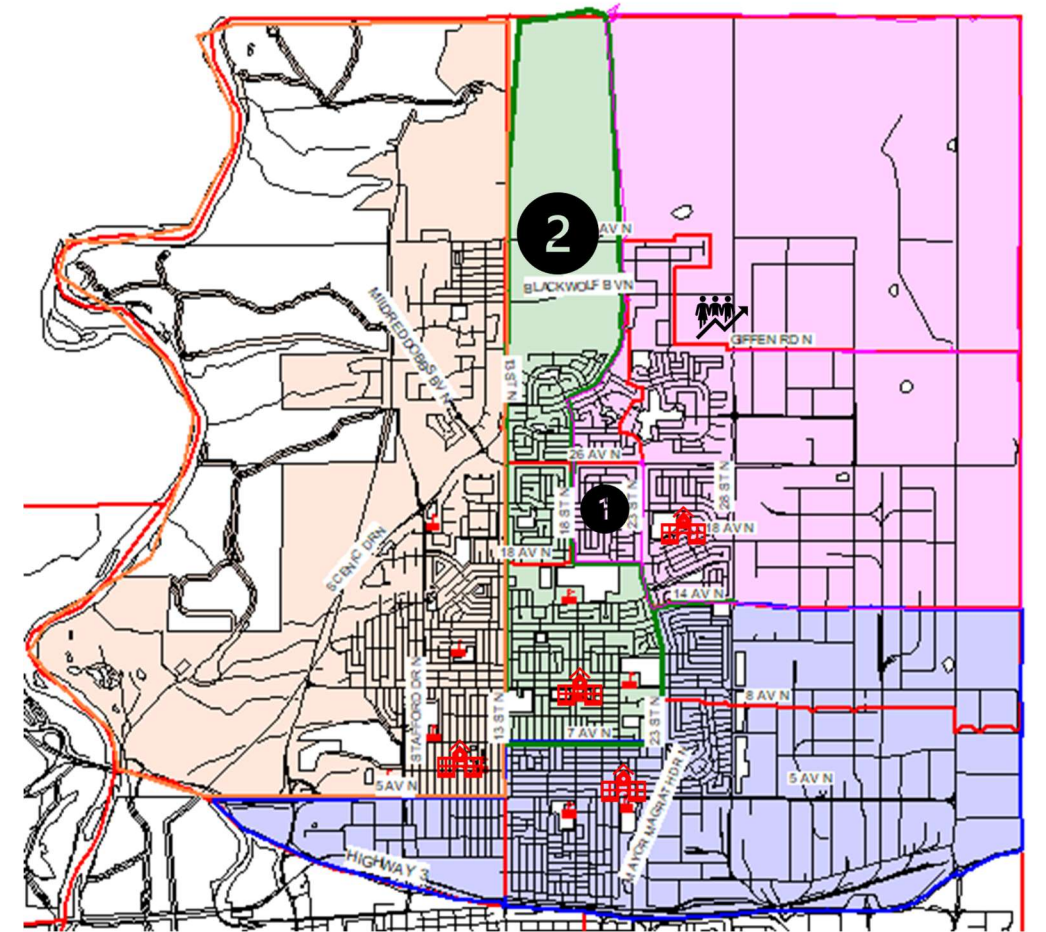

North Lethbridge Elementary Boundaries – **Current**

North Lethbridge Elementary Boundaries – **Proposed Jan 12th**

North Lethbridge Elementary Boundaries – **Proposed Change Feb 10th**

What has changed since Jan 12th:

1. Area 18th St to 23rd street that was in PM and designated Jan 12th to Galbraith is moved back to Park Meadows. Better walking distance to PM.
2. Galbraith boundary is extended north on 18th street up to Uplands Blvd. West of uplands Blvd. will be Galbraith boundary with East of Uplands going to Park Meadows.