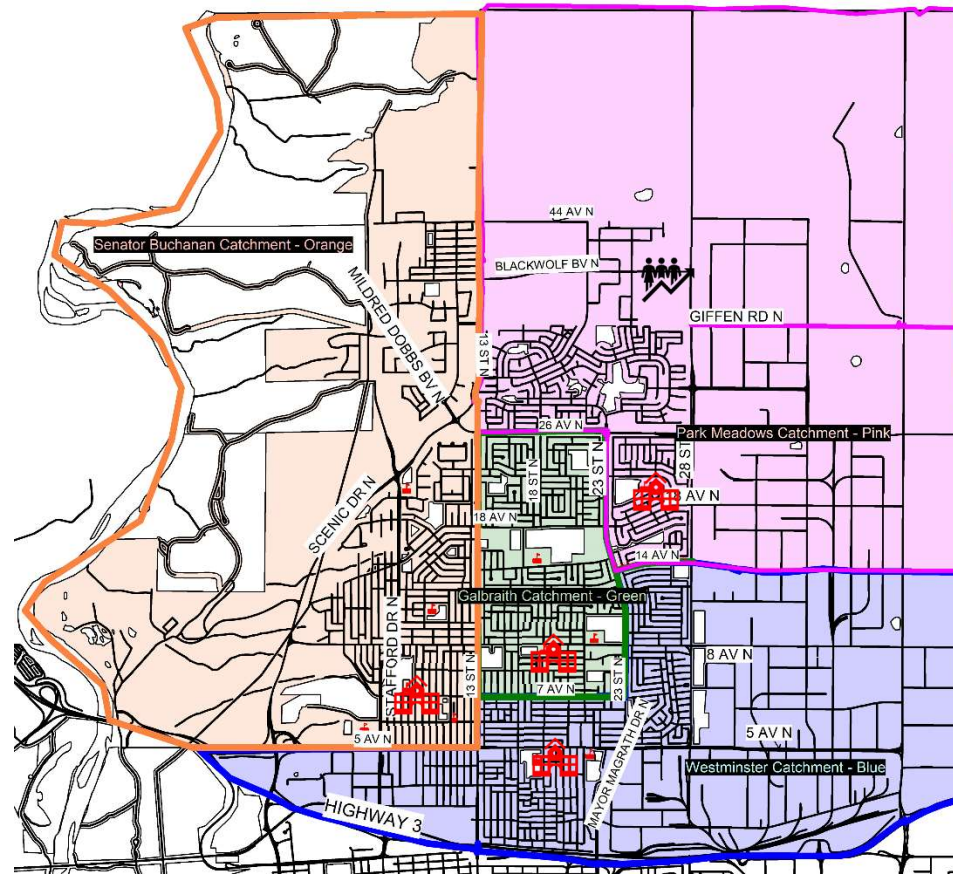

North Lethbridge Elementary Boundaries – **Current**

North Lethbridge Elementary Boundaries – **Proposed Jan 12th**

North Lethbridge Elementary Boundaries – **Proposed Change Feb 10th**

What has changed since Jan 12th:

1. Area 18th St to 23rd street that was in PM and designated Jan 12th to Galbraith is moved back to Park Meadows. Better walking distance to PM.
2. Galbraith boundary is extended north on 18th street up to Uplands Blvd. West of uplands Blvd. will be Galbraith boundary with East of Uplands going to Park Meadows.