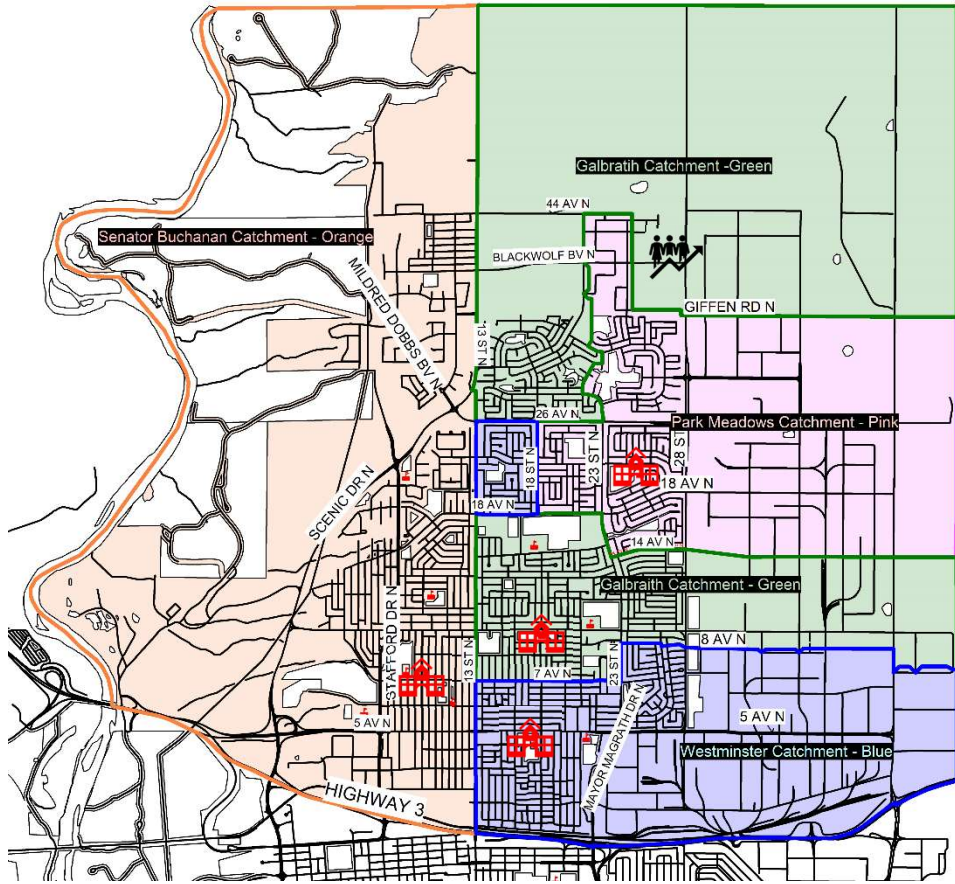

North Lethbridge Elementary Boundaries – **Current**

North Lethbridge Elementary Boundaries – **Proposed Jan 12th**

North Lethbridge Elementary Boundaries – **Proposed Change Feb 10th**

What has changed since Jan 12th:

1. Area 18th St to 23rd street that was in PM and designated Jan 12th to Galbraith is moved back to Park Meadows. Better walking distance to PM.
2. Galbraith boundary is extended north on 18th street up to Uplands Blvd. West of uplands Blvd. will be Galbraith boundary with East of Uplands going to Park Meadows.